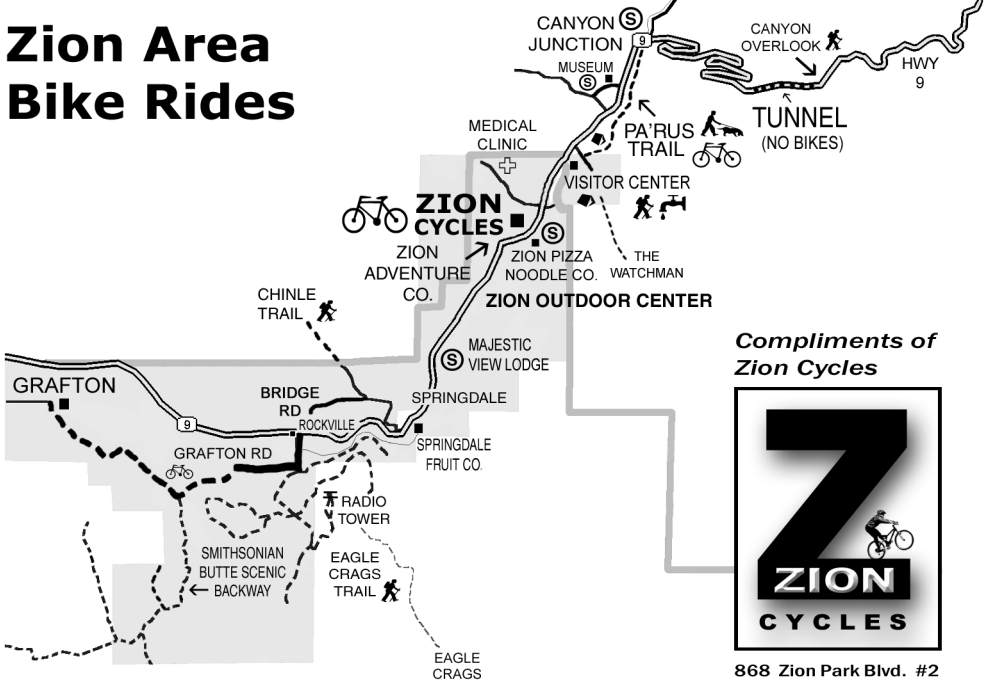

Zion Canyon

Zion Cycles to Park Entrance
Park Entrance to Canyon Junction
Canyon Junction to Court of the Patriarchs
Court of the Patriarchs to Zion Lodge
Zion Lodge to The Grotto
The Grotto to Weeping Rock
Weeping Rock to Big Bend
Big Bend to The Temple of Sinawava
Approximate Elevation Gain

Distance

1.1 mi / 1.8 km
2.6 mi / 4.2 km
4.2 mi / 6.8 km
5.4 mi / 8.7 km
6.0 mi / 9.7 km
7.1 mi / 11.4 km
7.7 mi / 12.4 km
8.8 mi / 14.2 km
650 ft / 198 m

Grafton

Zion Cycles to Majestic View Lodge
Majestic Lodge to Springdale Fruit Co.
Springdale Fruit Co. to Bridge Rd.
Bridge Road to Grafton Rd.
End of Paved Rd.
Road Forks - Turn Right
Grafton

Distance

1.7 mi / 2.8 km
2.2 mi / 3.5 km
3.5 mi / 5.6 km
3.9 mi / 6.2 km
4.4 mi / 7.1 km
5.2 mi / 8.3 km
7.0 mi / 11.3 km

Switchbacks

Canyon Junction to Tunnel
Approximate Elevation Gain

Distance

3.4 mi / 5.5 km
785 ft / 240 m

Zion Area Bike Rides

*Compliments of
Zion Cycles*